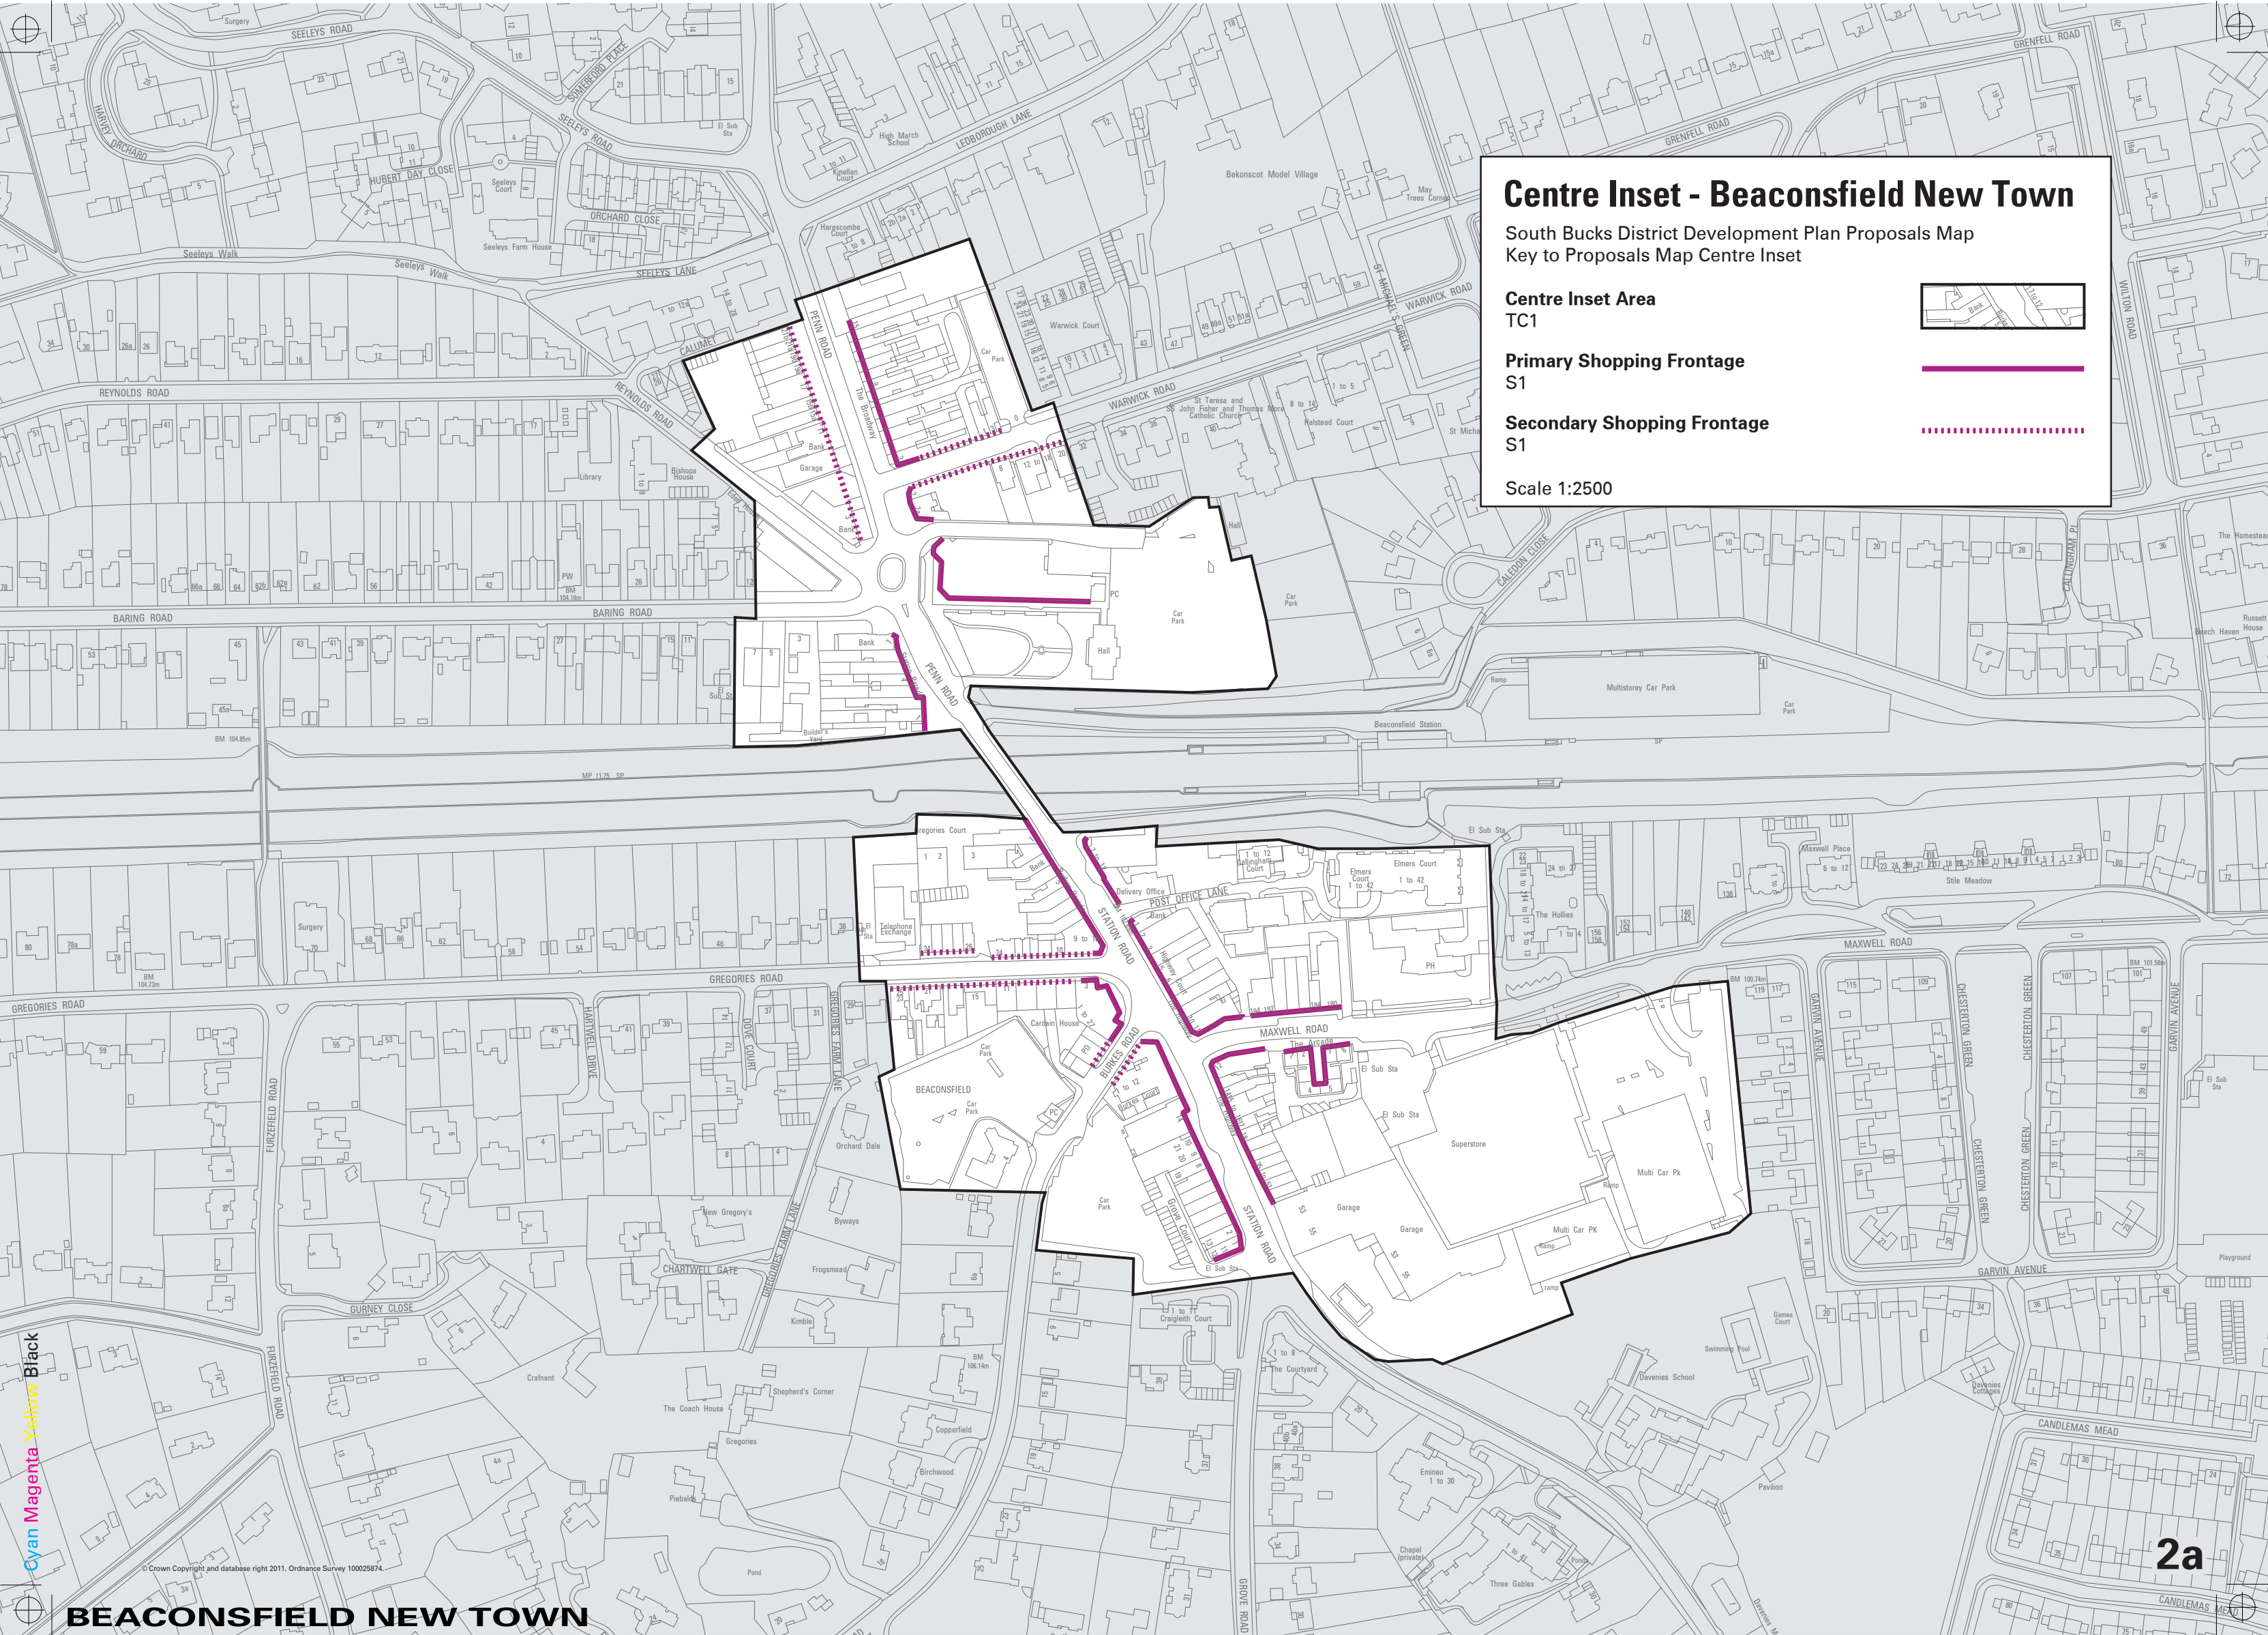

Centre Inset - Beaconsfield New Town

South Bucks District Development Plan Proposals Map
Key to Proposals Map Centre Inset

Centre Inset Area
TC1

Primary Shopping Frontage
S1

Secondary Shopping Frontage
S1

Scale 1:2500

Cyan Magenta Yellow Black

© Crown Copyright and database right 2011. Ordnance Survey 100025874