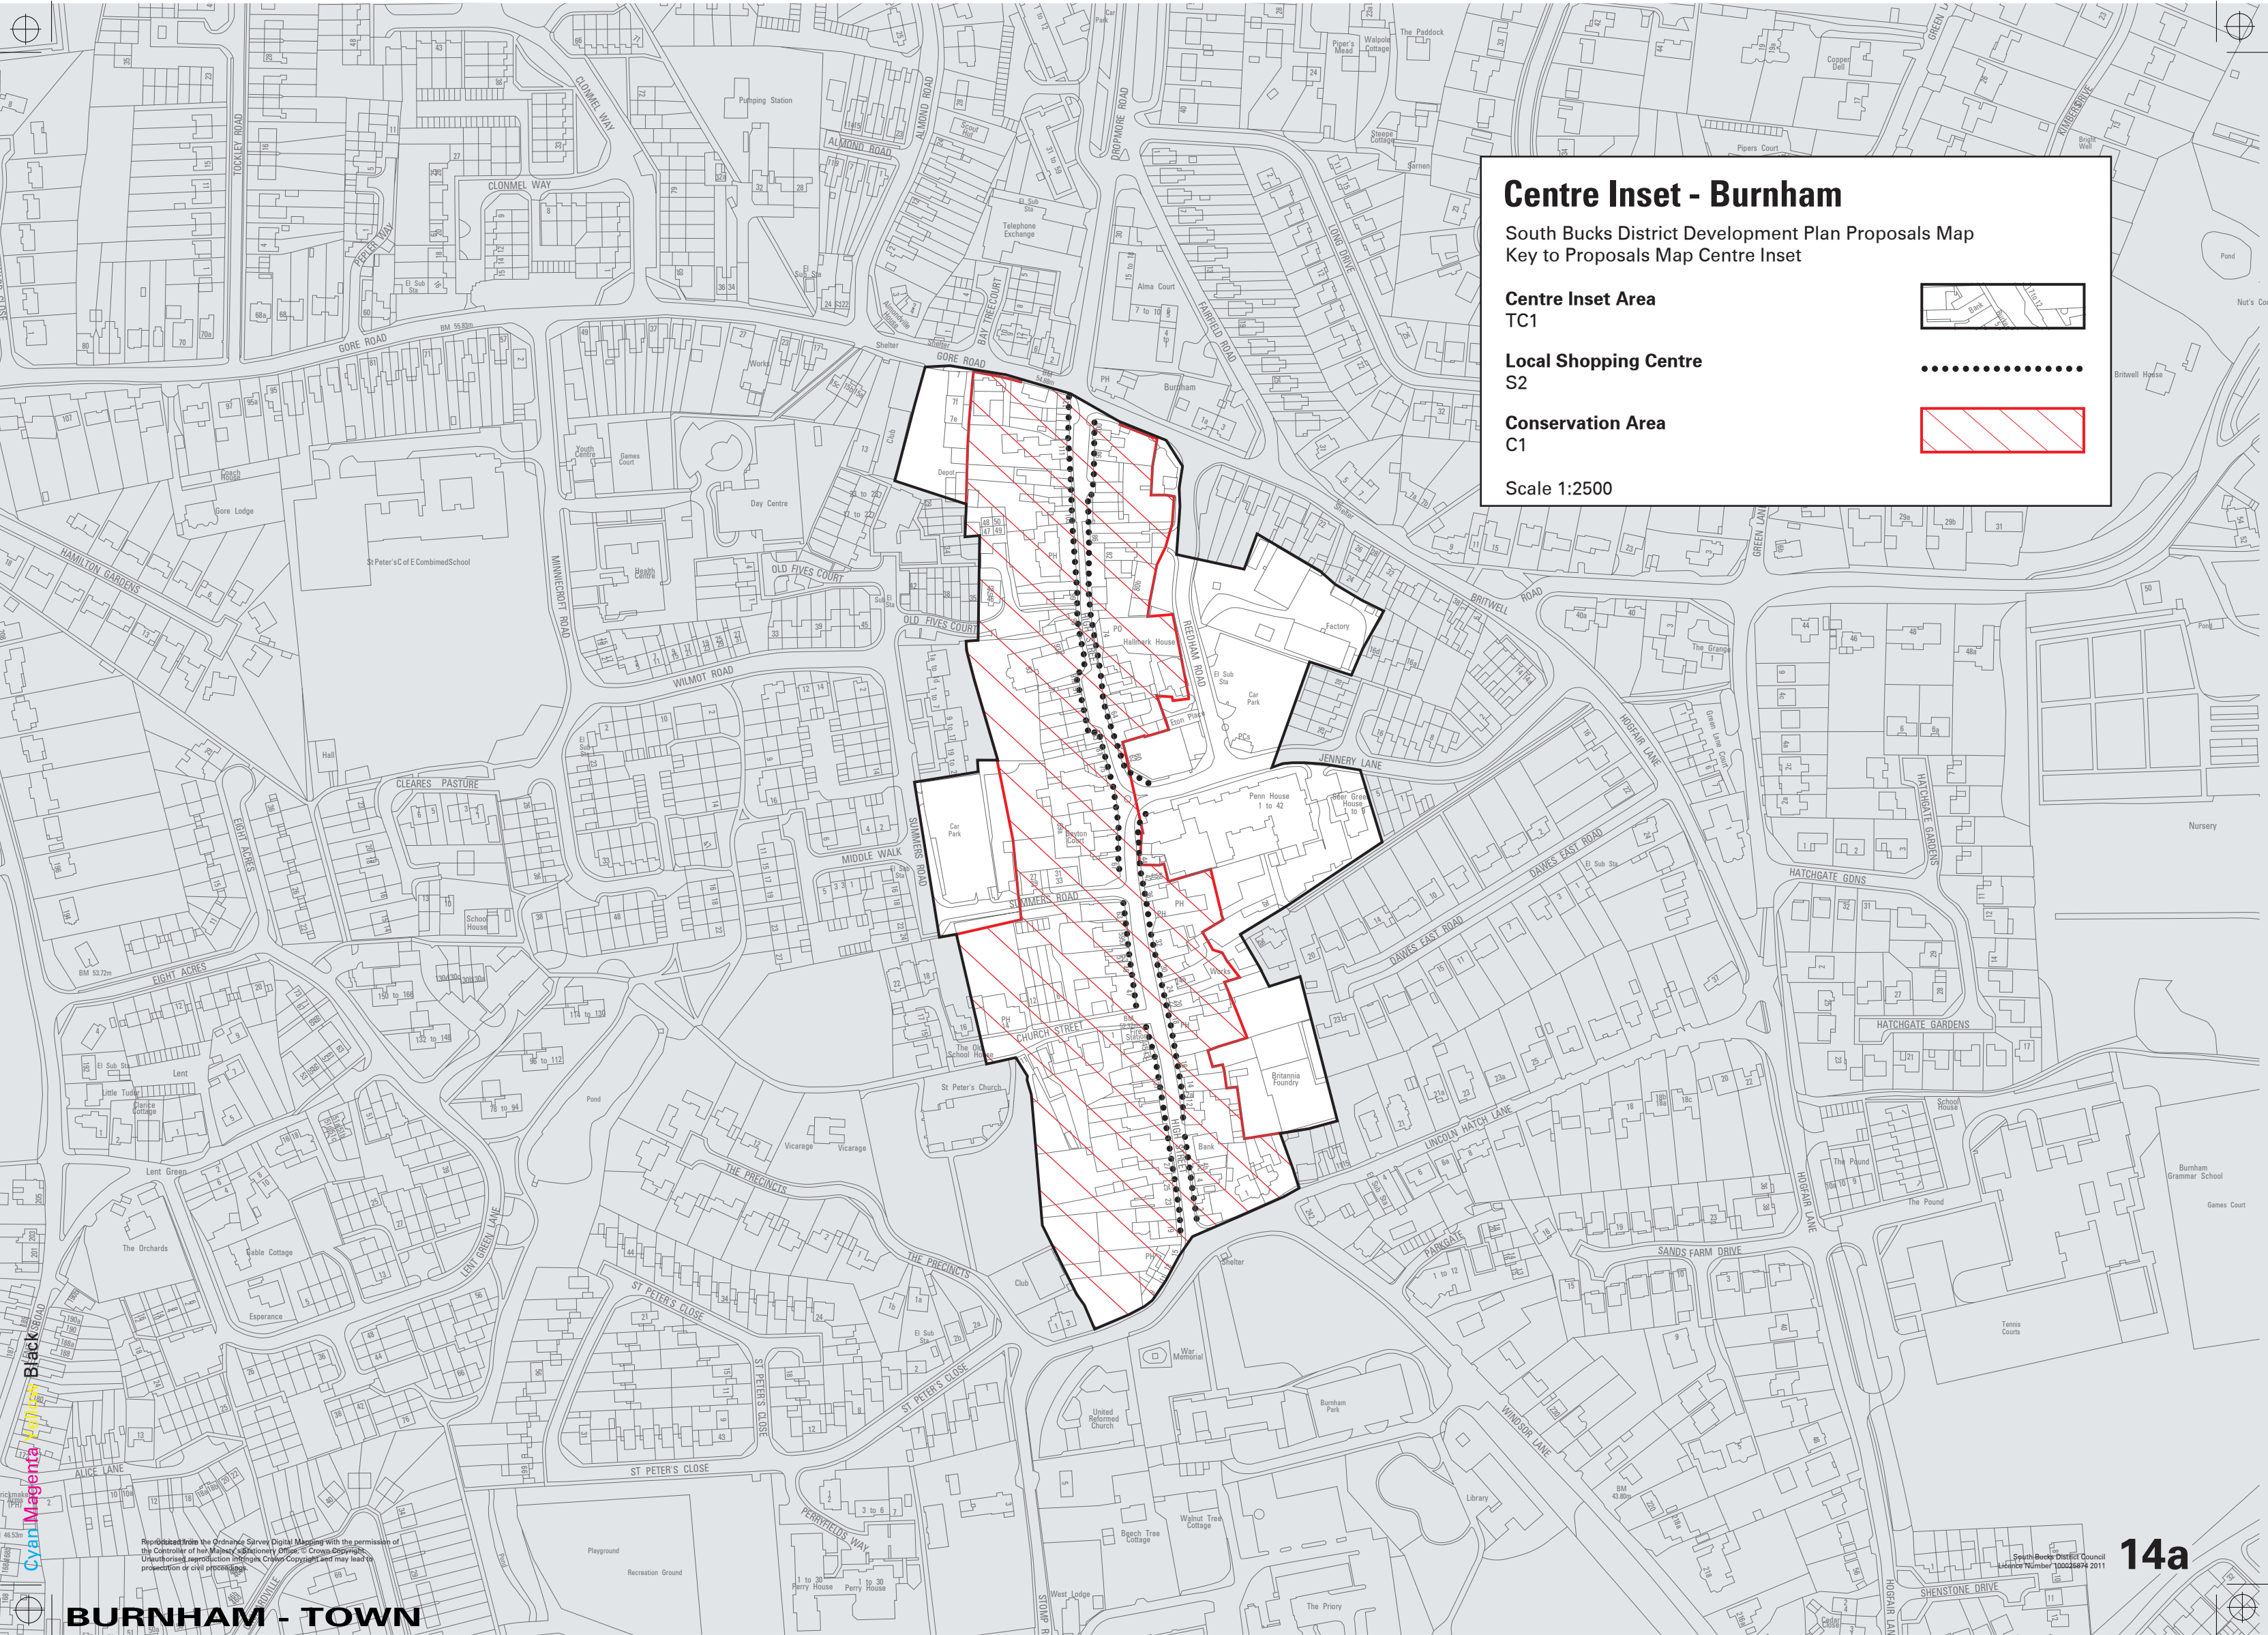

Centre Inset - Burnham

South Bucks District Development Plan Proposals Map
Key to Proposals Map Centre Inset

Centre Inset Area

TC1

Local Shopping Centre

S2

Conservation Area

C1

Scale 1:2500

Black
Cyan
Magenta
Yellow